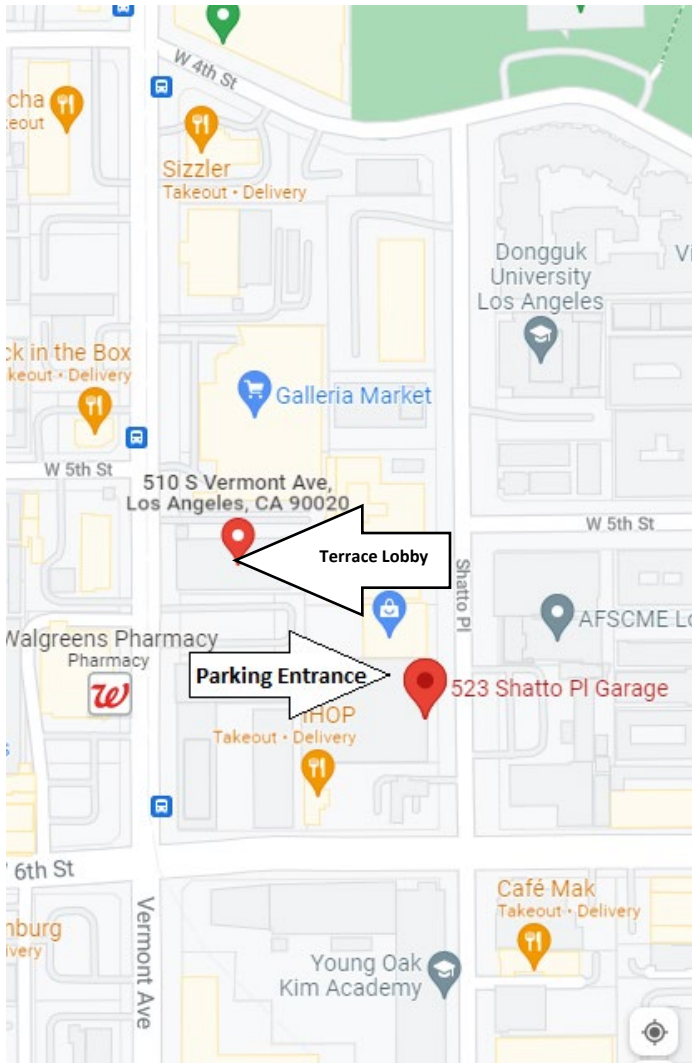

Office Address: 510 South Vermont Avenue, Los Angeles, CA 90020
Visitor Parking Structure Address: 523 Shatto Place, Los Angeles, CA 90020

PARKING INSTRUCTIONS

Free visitor parking is located at 523 Shatto Place. Please pull a ticket when entering the parking structure. Please take the elevator to the 9th floor and walk through the bridge, which is located towards the northwest corner of the parking structure, to reach the Terrace (T) Level lobby. Prior to leaving the facility, please take your ticket to either security desk (Ground Level or Terrace Level) for validation. **Do not park at the 510 South Vermont Avenue structure.** **Violators may be towed at vehicle owner's expense.**

ARRIVING BY PUBLIC TRANSPORTATION

Building entrance is located on the South Vermont Avenue Street level. Upon arrival, present your photo ID to the Security Desk. *You will not be permitted to enter the building if you do not have a photo ID.* Take the elevator to the 9th floor, TERRACE LEVEL (T).

Parking Structure Entrance